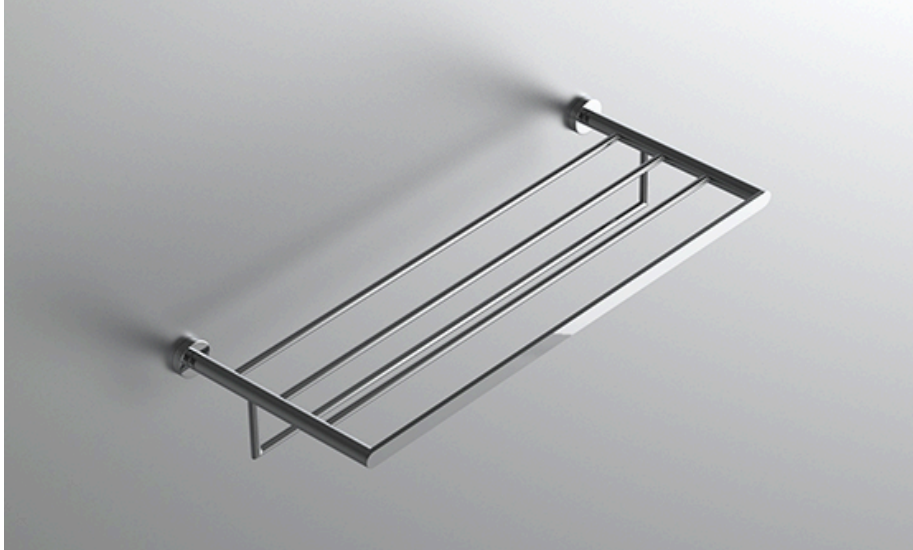

### FEATURES

- Premium 304 Grade Stainless Steel
- Solid Mount Construction
- Concealed Installation Hardware
- State of the art wall anchors included for installation on Dry wall or Tile